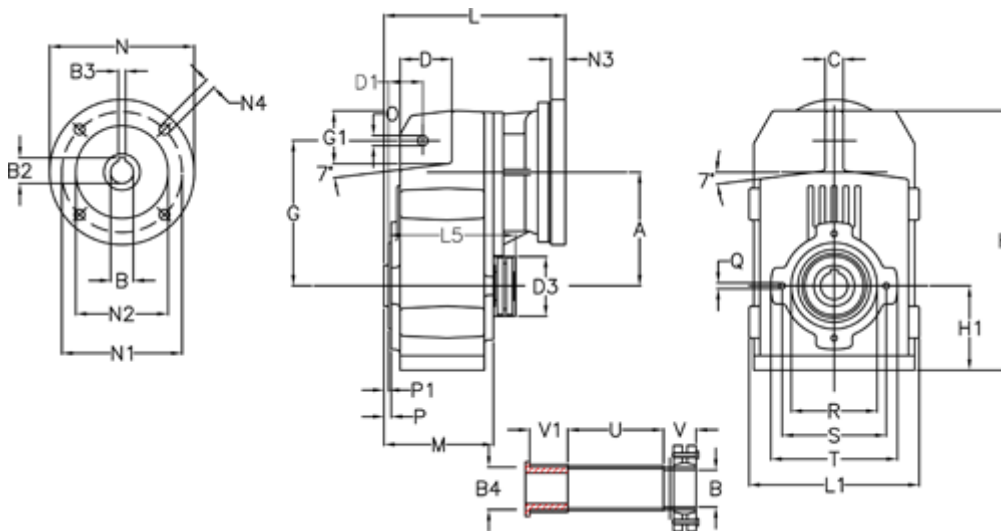

Article number: 29560211308320

Description: Shaft mounted gear
A253QF32-113-P63B5

Measures

A = 128.75	D1 = 43.5	I5 = 197.5	P1 = 3.5	V = 41
B = 32	d3 = 83	M = 135.5	Q = M10x14	V1 = 48
B1 = 11	G = 162	N = 140	R = 110	
B2 = 12.8	G1 = 58.0	N1 = 115	S = 130	
B3 = 4	H = 290.5	N2 = 95	T = 150	
B4 = 32	H1 = 93.5	N4 = M8x19	Tightening torque Nm adapter bushing = 6.0	
C = 20	L = 213.0	O = 13	Tightening torque Nm shrink disc = 7.0	
D = 57.0	L1 = 188	P = 6.0	U = 120.5	